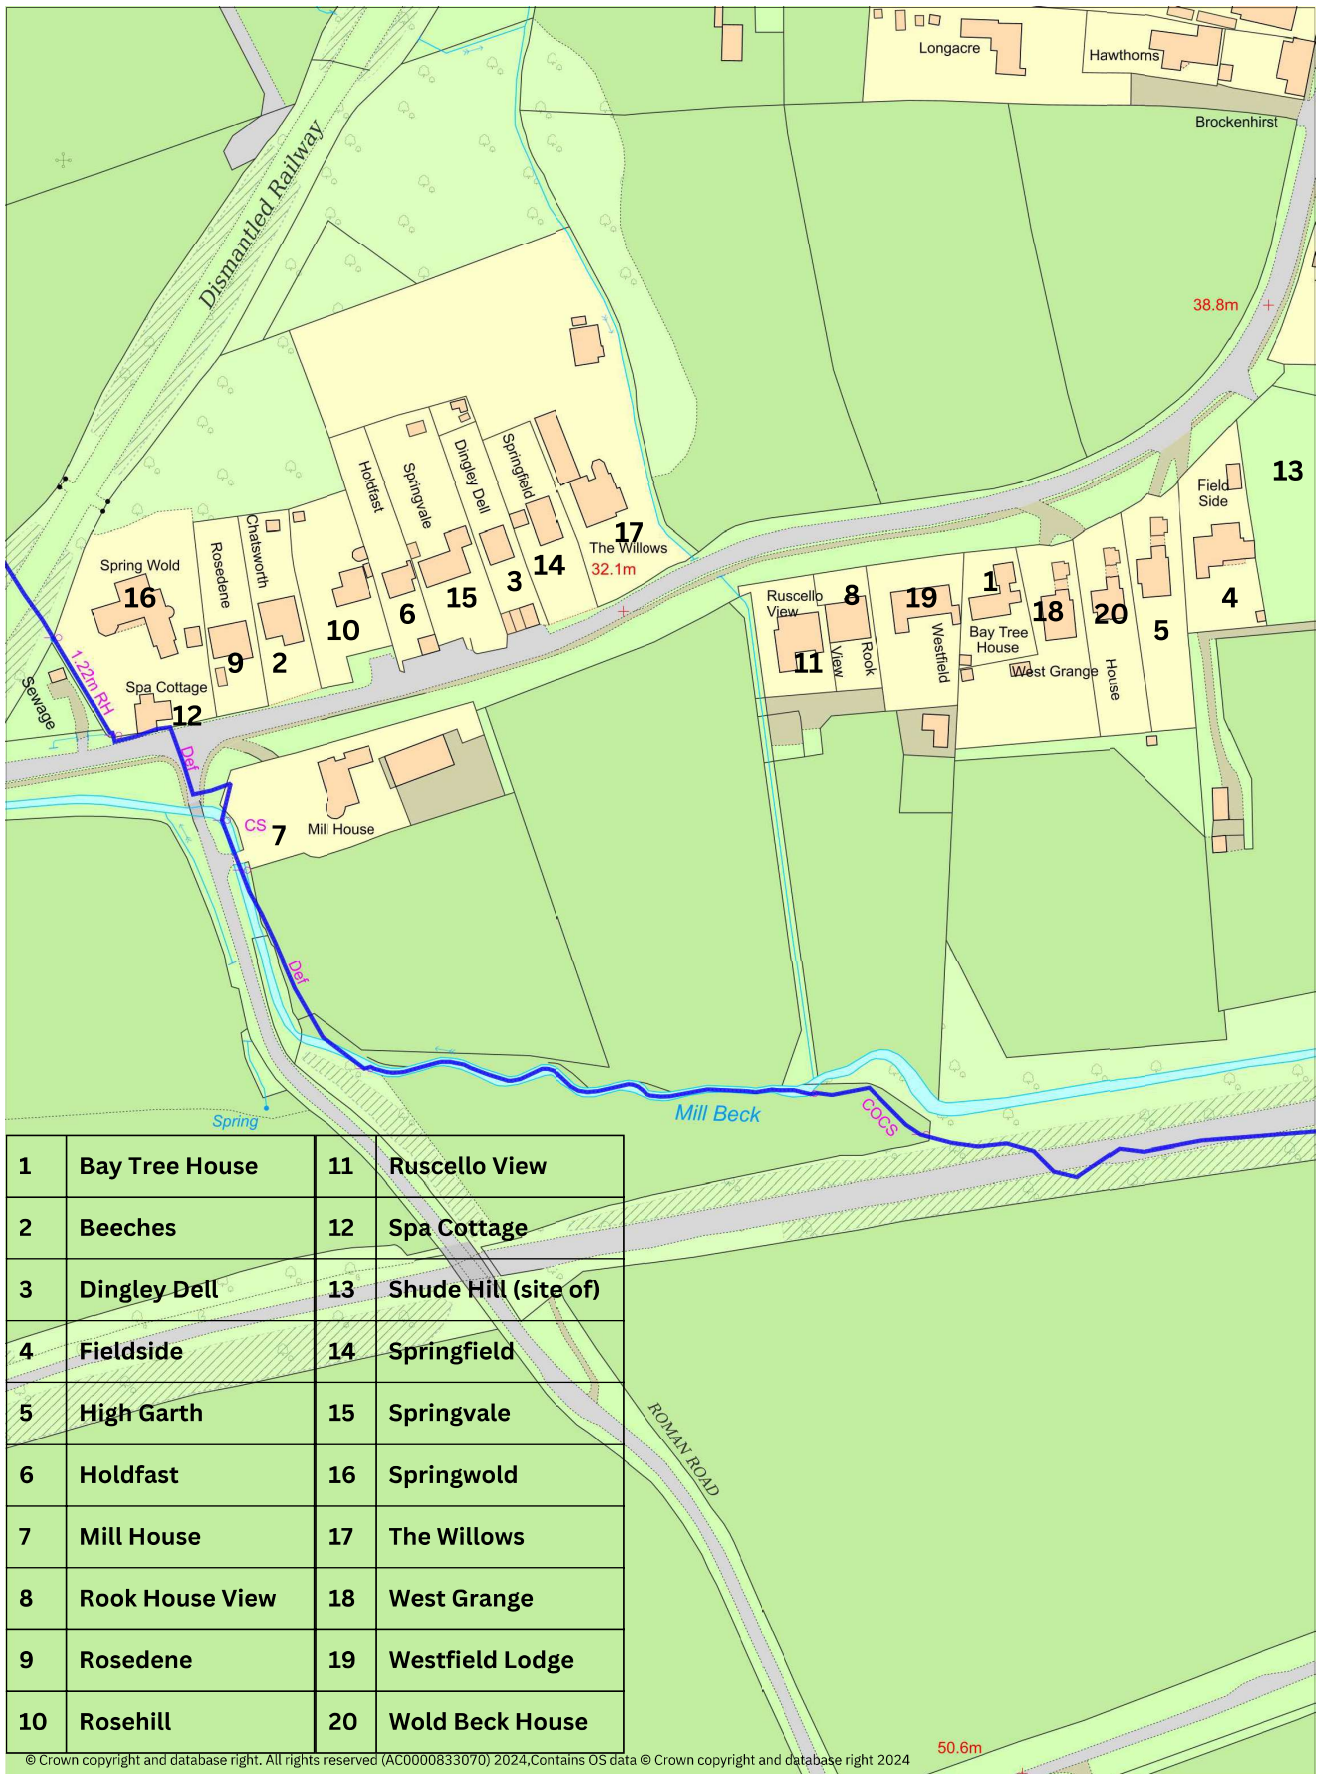

# Goodmanham Road (Lower)

1	Bay Tree House	11	Ruscello View
2	Beeches	12	Spa Cottage
3	Dingley Dell	13	Shude Hill (site of)
4	Fieldside	14	Springfield
5	High Garth	15	Springvale
6	Holdfast	16	Springwold
7	Mill House	17	The Willows
8	Rook House View	18	West Grange
9	Rosedene	19	Westfield Lodge
10	Rosehill	20	Wold Beck House

# Goodmanham Road (Upper)

# Upper Village

© Crown copyright and database right. All rights reserved (AC0000833070) 2024. Contains OS data © Crown copyright and database right 2024

**Goodmanham**

1	1 Cross Gate	9	Church Farm	17	Manor Farm	25	Rolling Hills 1-4
2	2 Cross Gate The Lodge	10	Ivy House	18	Newt House	26	Rose Cottage
3	All Hallows Cottage	11	Foldyard House	19	North View House	27	Serendipity
4	All Hallows' Church	12	Goodmanham Arms	20	Old Hall 1-3	28	Springwells House
5	Balintraid	13	Herringthorpe House	21	Old Hall Cottage	29	Strawberry Fields House
6	Blacksmiths Cottage	14	Highfield	22	Orchard House	30	West View
7	Brook Farm 1-2	15	Hollyhock Cottage	23	Paxwold	31	Wold Way Cottage
8	Cherry Tree Cottage	16	London Terrace 1-3	24	Rectory Farm	A	GOODMANHAM WOLD/ ENTHORPE
						B	GOODMANHAM DALE

<b>B</b>	<b>GOODMANHAM DALE</b>
	Goodmanham Lodge Farm
	Laburnum House
	Southwold Farm