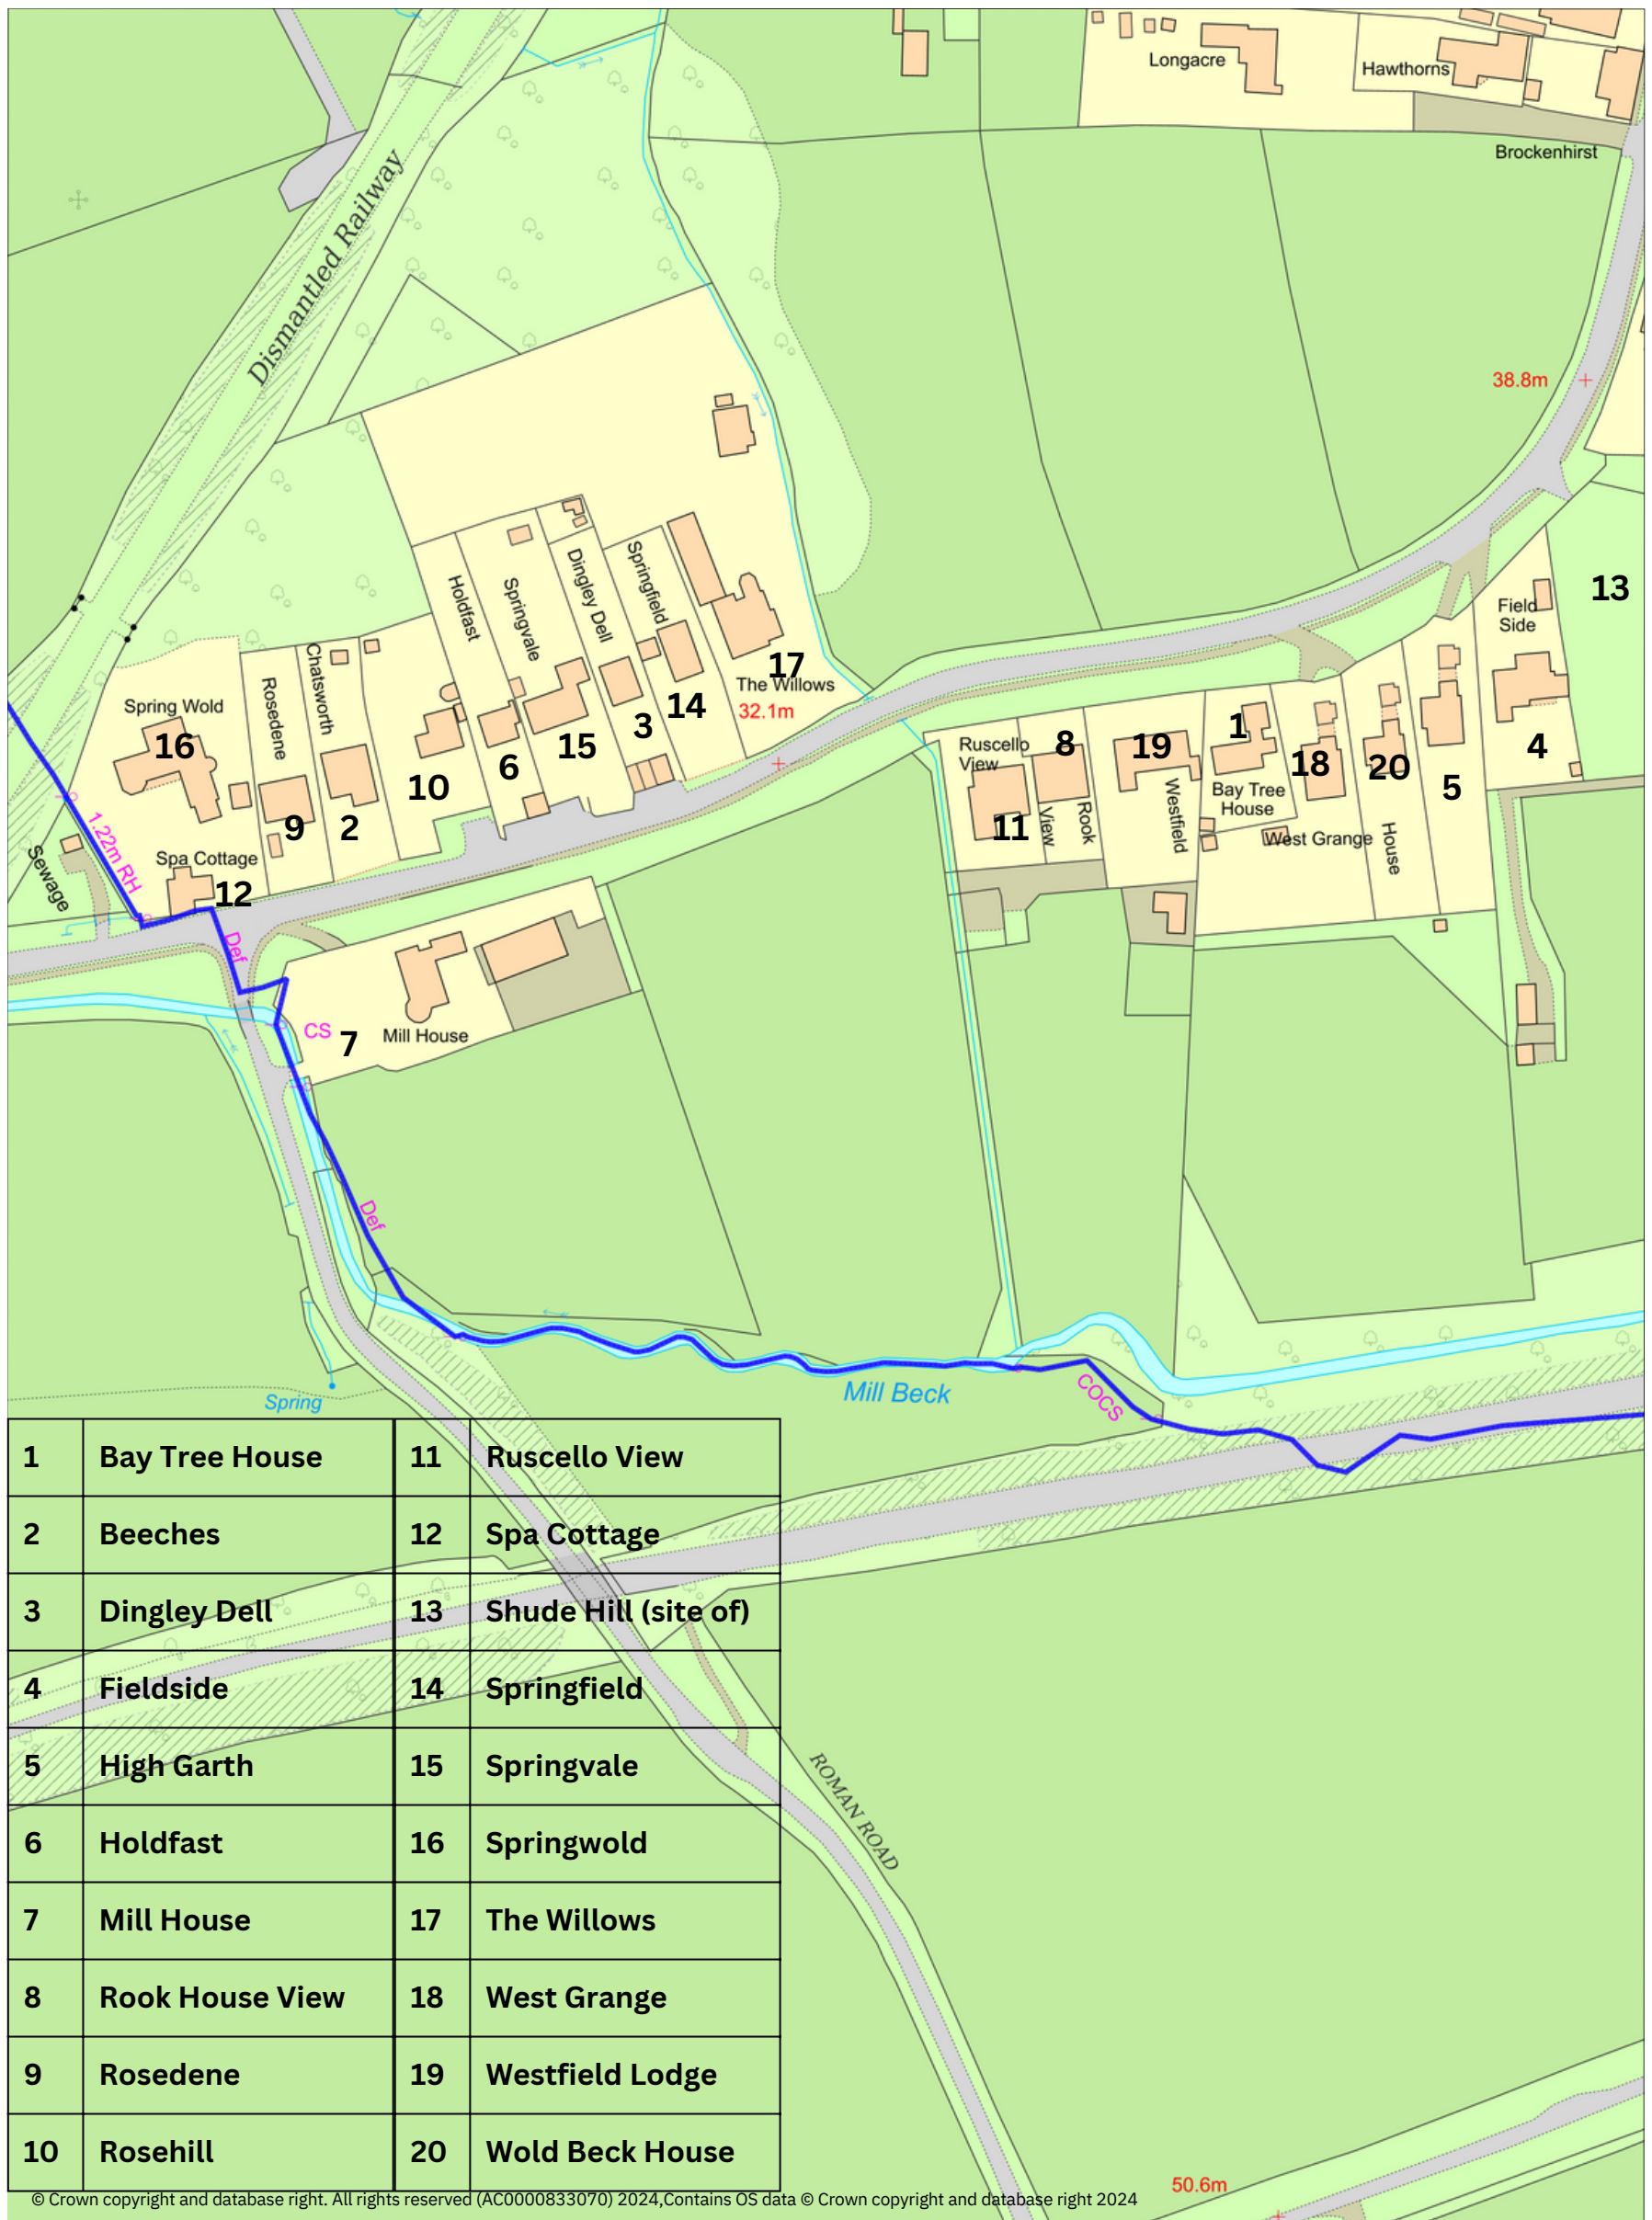

Goodmanham Road (Lower)

Goodmanham Road (Upper)

1	Betwixt Cottage
2	Bretwalda
3	Brockenhirst
4	Grove Farm
5	Hall Garth
6	Hawthorns
7	Highview
8	Howes Hill

9	Hunt Cote
10	Jubilee Cottage
11	Jubilee House
12	Leighton House
13	Long Acre
14	Maslins
15	Meadow Vale house
16	Mulberry Cottage
17	Rose Villa
18	Shude Rise (site of)
19	Silk House
20	Taxus Cottage
21	The Elms
22	The Lodge
23	The Meadows
24	The Old School House
25	The Paddock
26	Torr Hus
27	Willow Garth
28	Woodbine Cottage

Upper Village

© Crown copyright and database right. All rights reserved (AC0000833070) 2024, Contains OS data © Crown copyright and database right 2024

Goodmanham

1	1 Cross Gate	9	Church Farm	17	Manor Farm	25	Rolling Hills 1-4
2	2 Cross Gate The Lodge	10	Dunelm	18	Newt House	26	Rose Cottage
3	3 All Hallows Cottage	11	Foldyard House	19	North View House	27	Serendipity
4	4 All Hallows' Church	12	Goodmanham Arms	20	Old Hall 1-3	28	Springwells House
5	5 Balintraid	13	Herringthorpe House	21	Old Hall Cottage	29	Strawberry Fields House
6	6 Blacksmiths Cottage	14	Highfield	22	Orchard House	30	West View
7	7 Brook Farm 1-2	15	Hollyhock Cottage	23	Paxwold	31	Wold Way Cottage
8	8 Cherry Tree Cottage	16	London Terrace 1-3	24	Rectory Farm	A	GOODMANHAM WOLD/ ENTHORPE
						B	GOODMANHAM DALE

A	GOODMANHAM WOLD
	Bungalow, Goodmanham Grange
	Goodmanham Grange
	Allotment Farm
	Allotment Farm, The Old Latchford Stable
	Allotment Farm, The Old Barley Barn
	Goodmanham Wold Farm
	Old Farm House, Goodmanham Wold Farm
	Grooms Cottage, Goodmanham Wold Farm
	Winnies Stable, Goodmanham Wold Farm
	ENTHORPE
	Enthorpe Station House
	Enthorpe Wood Cottage
	Enthorpe House

B	GOODMANHAM DALE
	Goodmanham Lodge Farm
	Laburnum House
	Southwold Farm